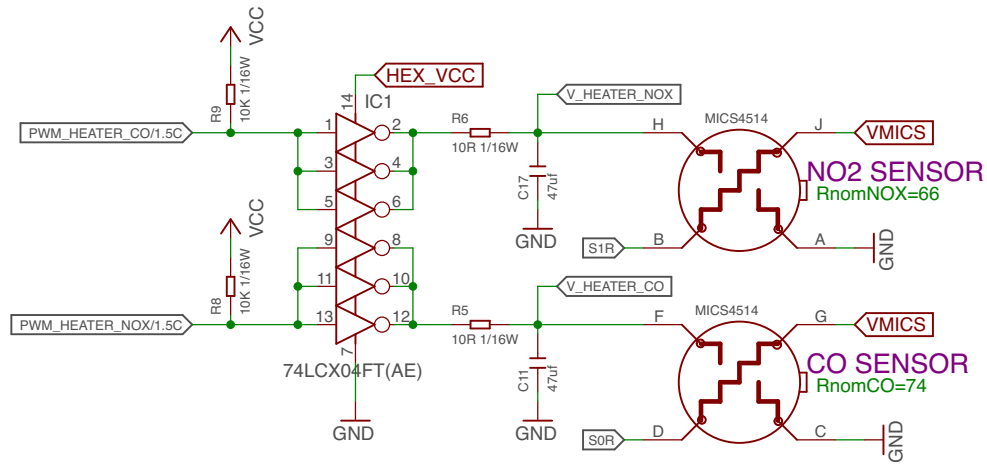

MICS4514 INTERFACE

FILTERING ANALOG SOURCES

ADC 4-1 MUX. CHANNELS

DIGITAL POT.