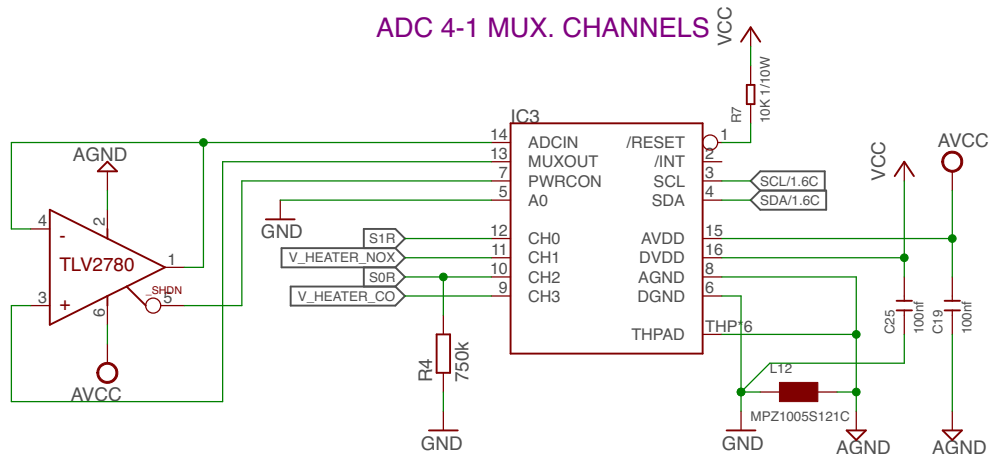

MICS4514 INTERFACE

FILTERING ANALOG SOURCES

ADC 4-1 MUX. CHANNELS

DIGITAL POT.