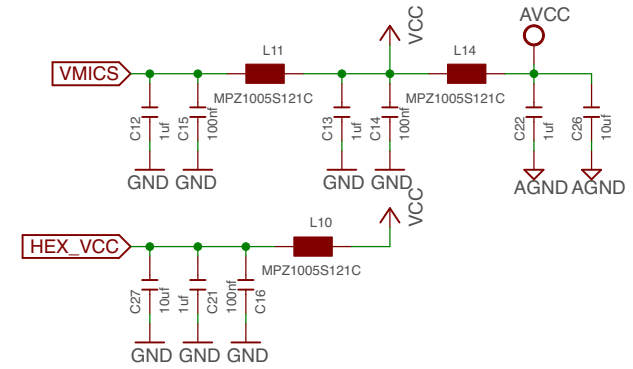

MICS4514 INTERFACE

FILTERING ANALOG SOURCES

ADC 4-1 MUX. CHANNELS

DIGITAL POT.